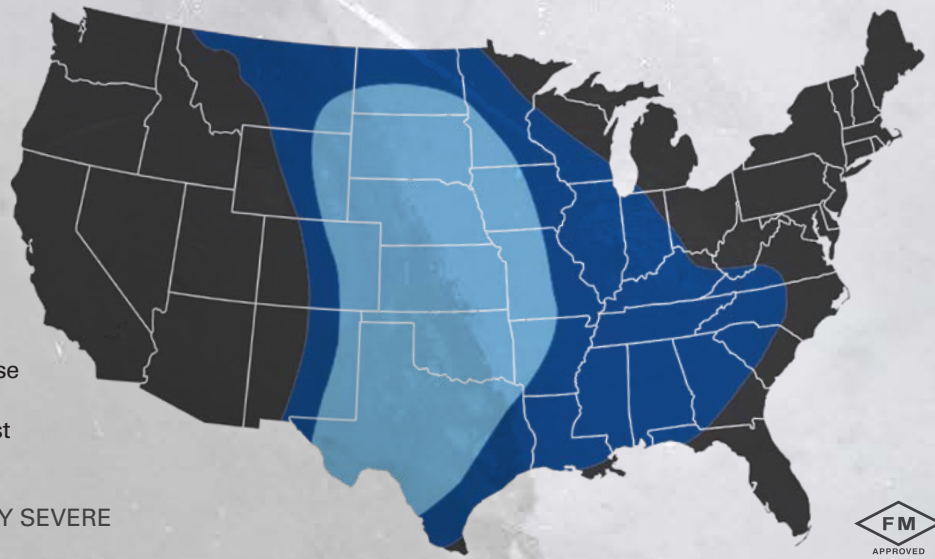

**EASIER TO INSTALL**

*Flexibility to use your preferred JM TPO adhesive lets you work your way.*

**OUR MOST POPULAR**

*JM 60 mil TPO.*

**VERY SEVERE HAIL STRONG**

*To withstand the harshest conditions over the long haul.*

**WE ACHIEVED THE INDUSTRY'S  
TOUGHEST HAIL RATING. PERIOD.**

A building is an investment and deserves to be well-protected. With our Very Severe Hail (VSH) rating, save money and rest assured knowing the roof has been successfully tested to meet the FM's Very Severe Hail Rating, which includes hail exceeding 2" and falling at speeds up to 72 mph.

# BE PREPARED FOR THE WORST HAIL STRIKES.

Through the majority of the United States, hailstorms are common, move fast and can cause heavy damage to roofs. Although they may be unpredictable, you can count on JM TPO to resist the most dangerous storms.