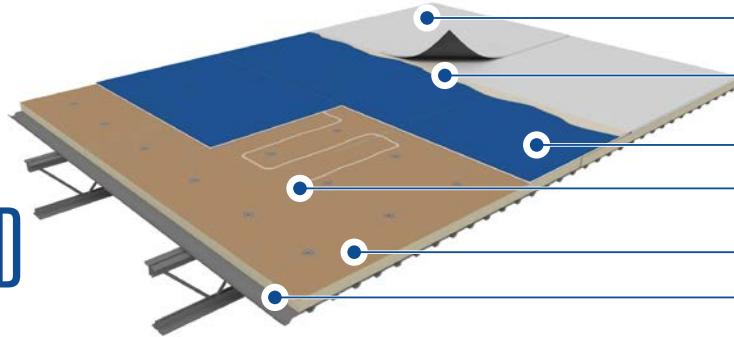

● MODERATE ● SEVERE ● VERY SEVERE

**MODERATE HAIL APPROVAL**  
UPTO 1" (QUARTER SIZE)

**SEVERE HAIL APPROVAL**  
UPTO 1¾" (GOLF BALL SIZE)

**VERY SEVERE HAIL APPROVAL**  
GREATER THAN 2" (EIGHT BALL SIZE)

## THAT'S RIGHT... A TPO SYSTEM DESIGNED TO STAND UP TO VSH.

- JM 60 MIL TPO
- JM Approved TPO Adhesive (Solvent, Water-Based, All-Season Sprayable, LVOC)
- DensDeck® StormX™ Prime Roof Board
- JM RSUA or JM 2-Part UIA 12" on center
- JM ENRGY 3® Polyiso Roof Insulation
- Steel Deck